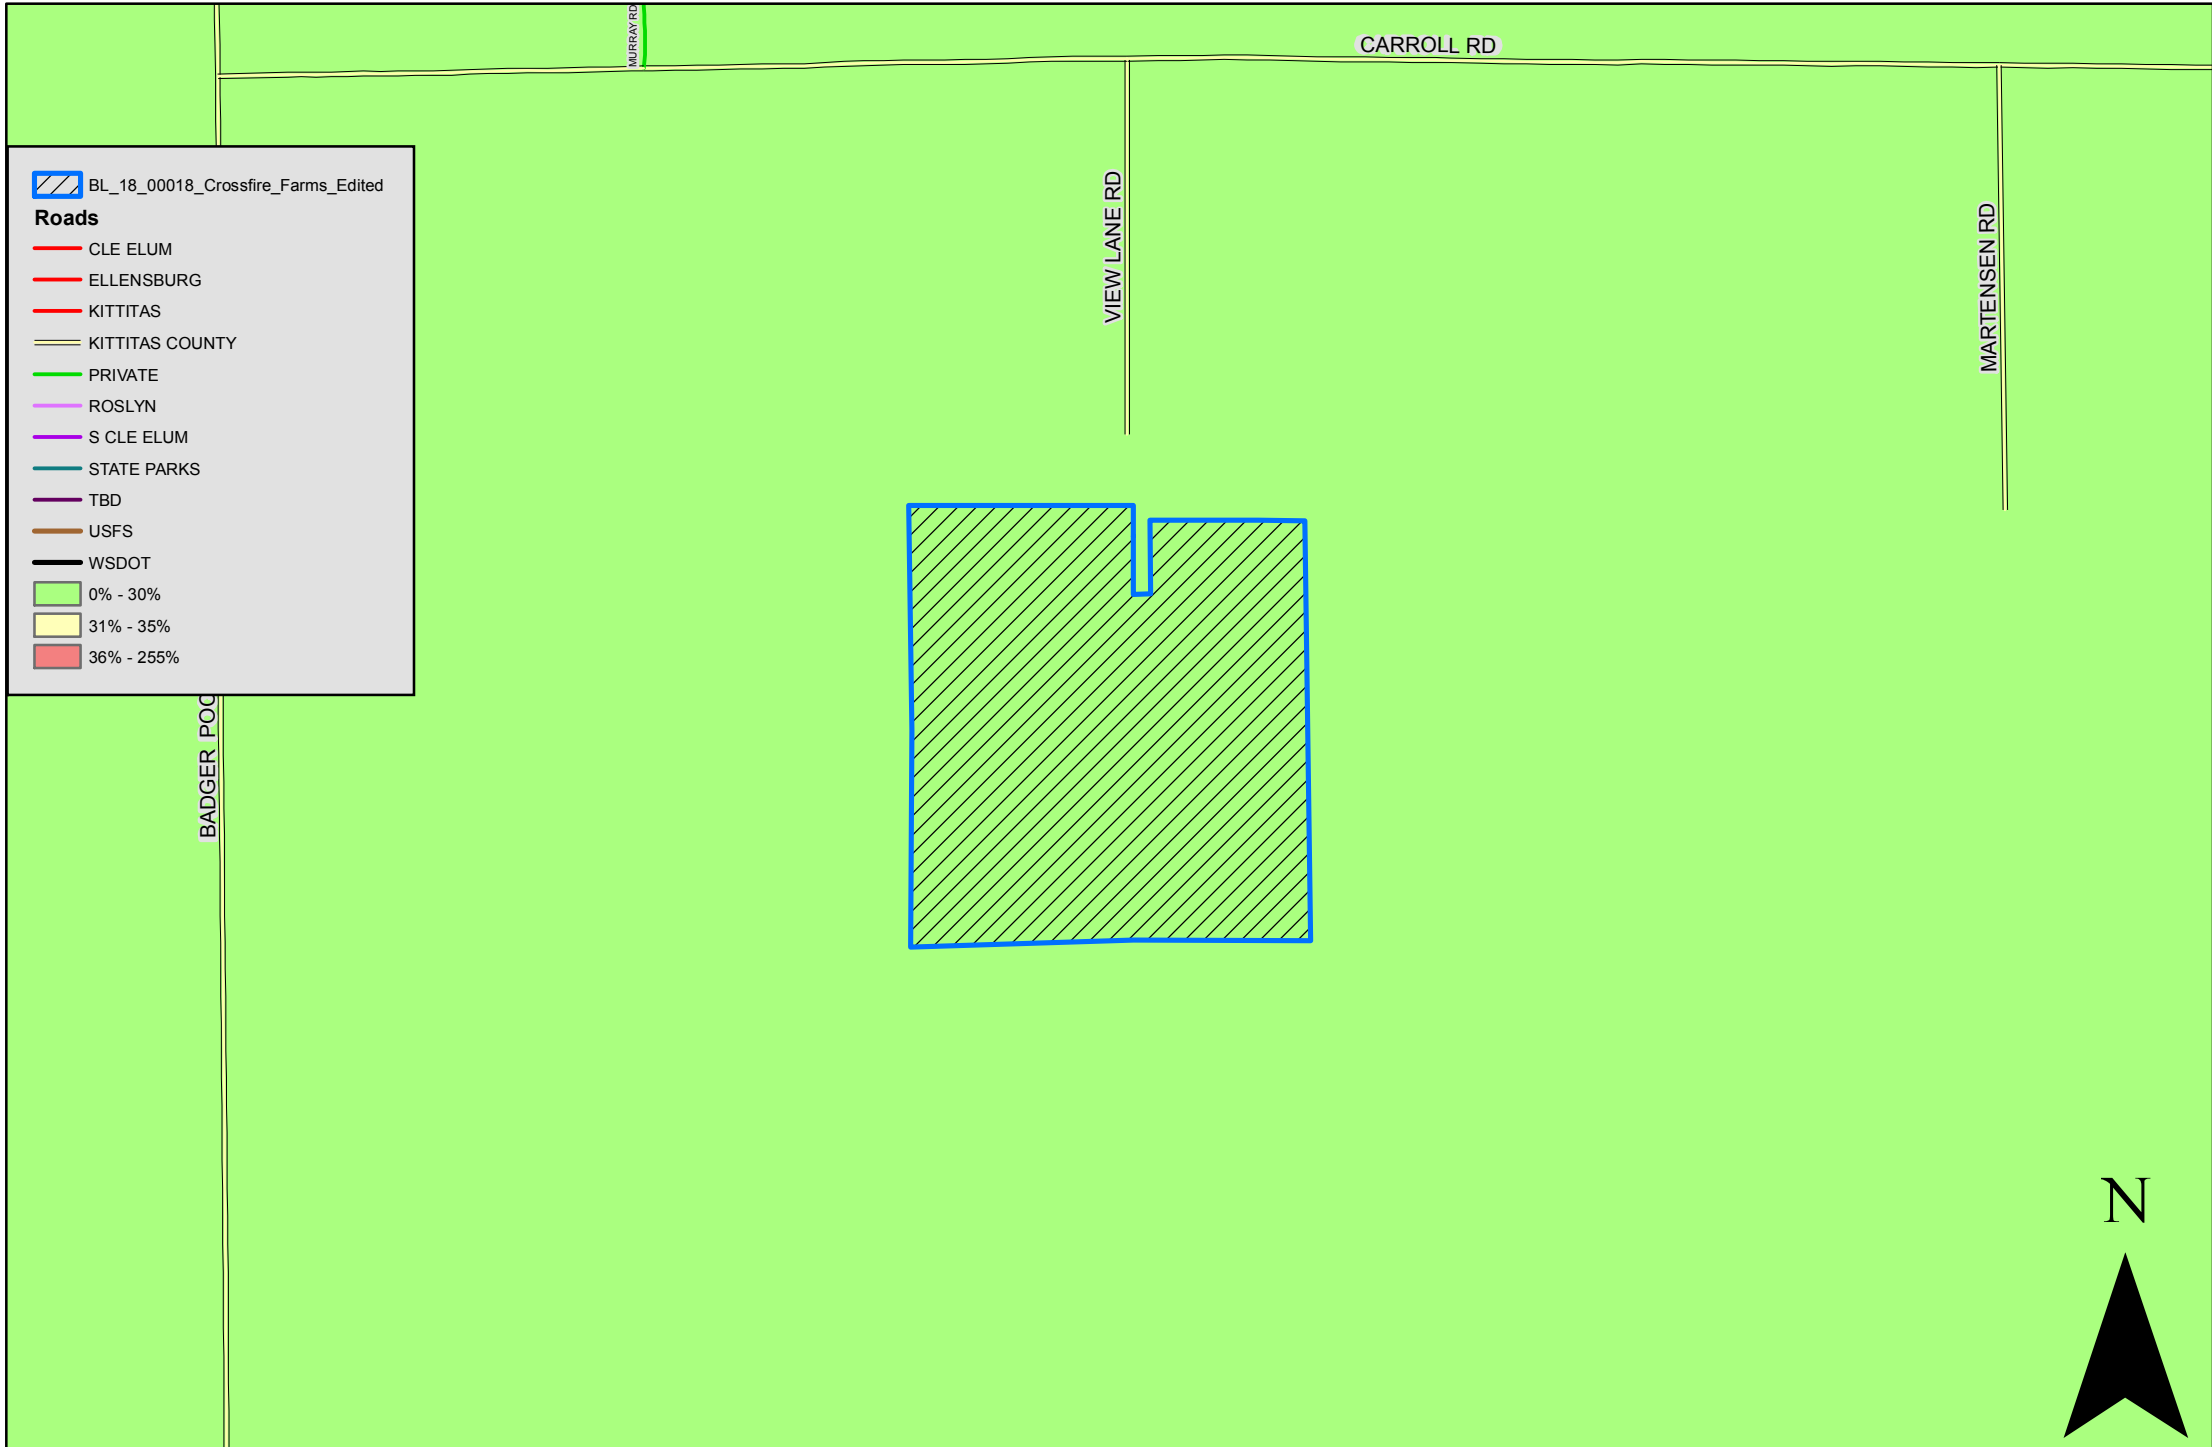

BL-18-0015 Crossfire Farms

1:7,000

Hazardous Slopes